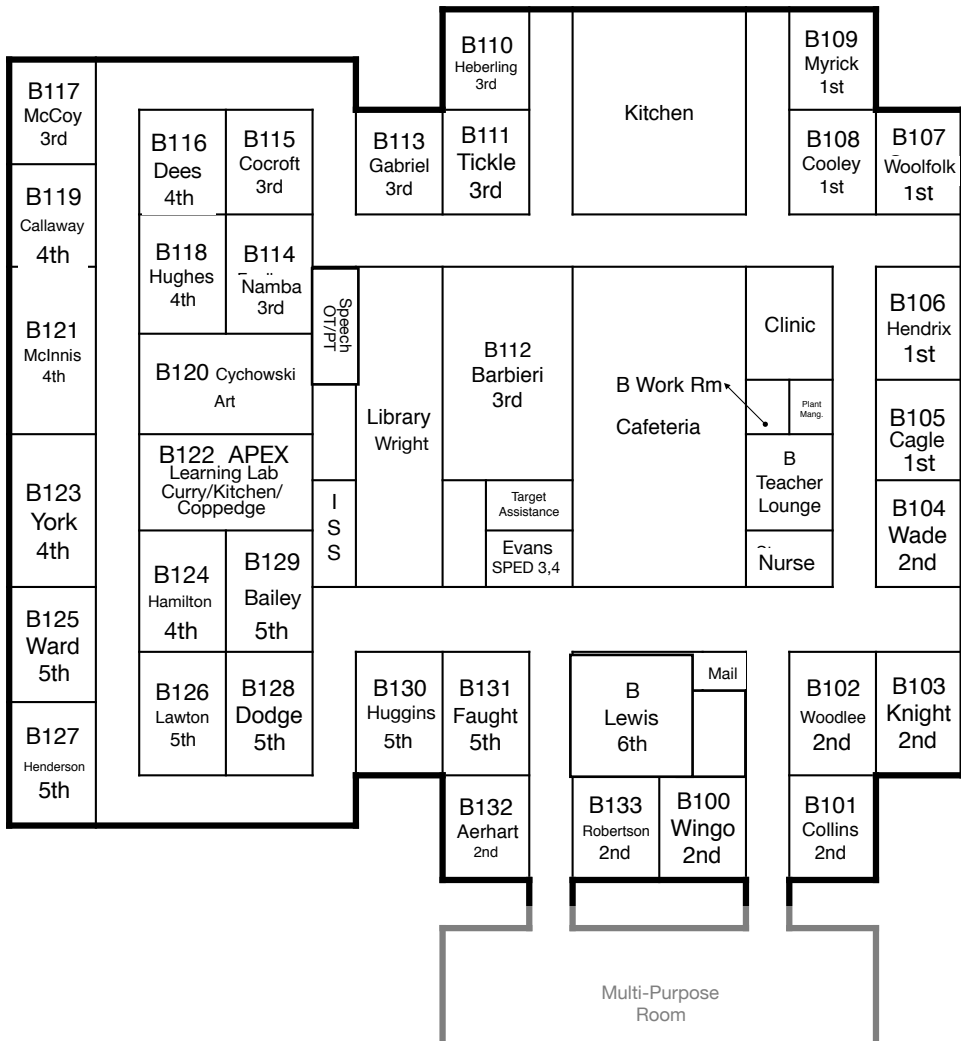

# Riverdale School Map 2018-2019

Main Building

Kindergarten & 1st grade Building

# Middle School Building